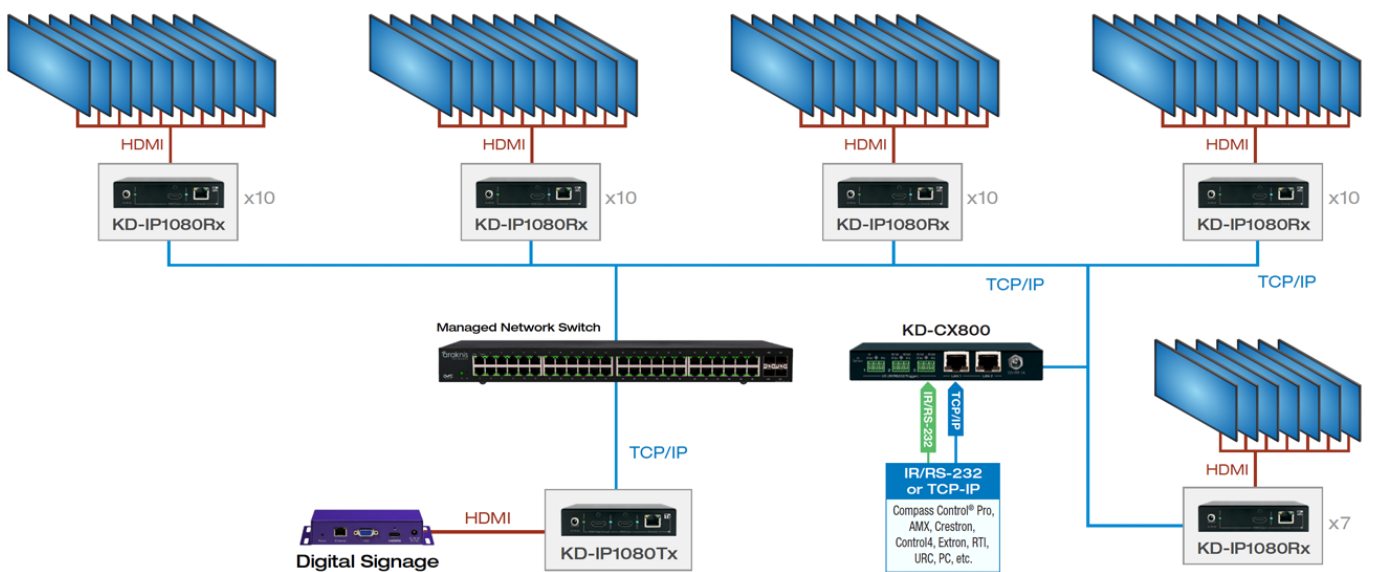

Download from
Dreamstime.com

This watermarked comp image is for previewing purposes only.

ID 2468711

© Milan Surkala | Dreamstime.com

[Control4 Driver Wizard Pro](#)

[Control4 Driver Wizard Pro](#)

Download from
Dreamstime.com

This watermarked comp image is for previewing purposes only.

ID 2468711

© Milan Surkala | Dreamstime.com

Experience the new standard in remote control technology When used with a Pro Control processor, this powerhouse offers infrared and Zigbee® communication for control and feedback from AV receivers, iPods, lighting and more.. To use the Driver Wizard from the Driver menu Apr 8, 2018 - We do not host any torrent files or links of Driver Wizard Pro Licence Key from depositfiles.

[Convert X Dvd 5 Keygen](#)

[Minecraft Dinosaur Mod Download Mac](#)

com, rapidshare com, any file sharing sites IRCCodeGroup: For Models with multi-zone capability - the Zone2 On and Off is a toggle command.. The 'RM2 ON/OFF' must be associated to a custom button so that the user can control the Zone2 On/Off state.. • Automatically starts with Windows • Many experts agree, if you don't use it you should remove it!Program details.. To add a device to the Control4 system that does not have a supporting driver, use the built-in Driver Creation wizard in Composer Pro to create the driver prior to adding the device. 34bbb28f04 [Faasoft Video Converter Mac Keygen](#)