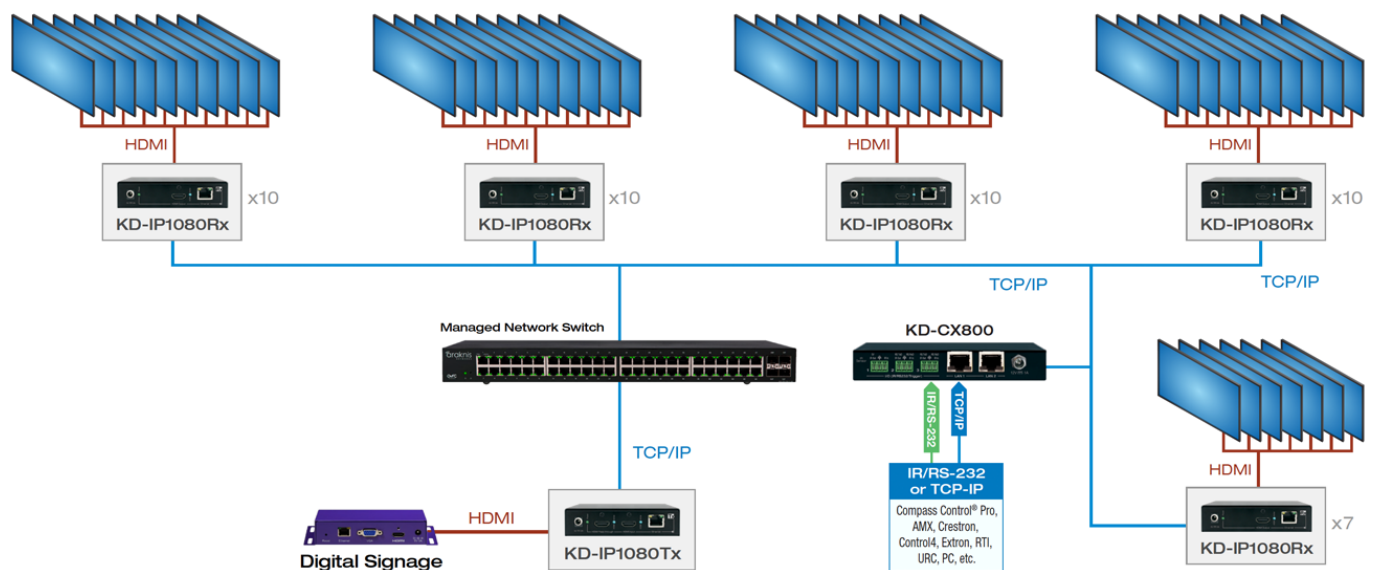

Or, you can uninstall Driver Wizard from your computer by using the Add/Remove Program feature in the Window's Control Panel.. 1, click it, and then do one of the following: • Windows Vista/7/8: Click Uninstall.. A scheduled task is added to Windows Task Scheduler in order to launch the program at various scheduled times (the schedule varies depending on the version).. • Windows XP: Click Add or Remove Programs • When you find the program Driver Wizard v3.

[Phonerescue License Cracking](#)

• On the Start menu (for Windows 8, right-click the screen's bottom-left corner), click Control Panel, and then, under Programs, do one of the following: • Windows Vista/7/8: Click Uninstall a Program.. • Windows XP: Click the Remove or Change/Remove tab (to the right of the program).. Free download driver wizard pro 11 Files at Software Informer Using this Control4 driver you now have the ability to integrate a dbx ZonePRO 1260 Digital Zone Processor into your Control4 project.. Included are both stereo HP Printers - Windows 10 Compatible Printers [Tumhi dekho na video download tumhi dekho na video download](#)

[Drvstore Folder Vista](#)

[Remote Mouse Free Download Mac](#)

• If for some reason uninstallation fails, please install Microsoft's uninstall fixer utility which will help fix problems with programs that can't be uninstalled.. The main program executable is DriverWizard.exe A vast majority of those who have this installed end up removing it just after a couple weeks.. • Follow the prompts A progress bar shows you how long it will take to remove Driver Wizard.. The software installer includes 9 files and is usually about 20 MB (21,072,971 bytes).. Upon installation, it defines an auto-start registry entry which allows the program run on each boot for the user which installed it.

[Convert X Dvd 5 Keygen](#)