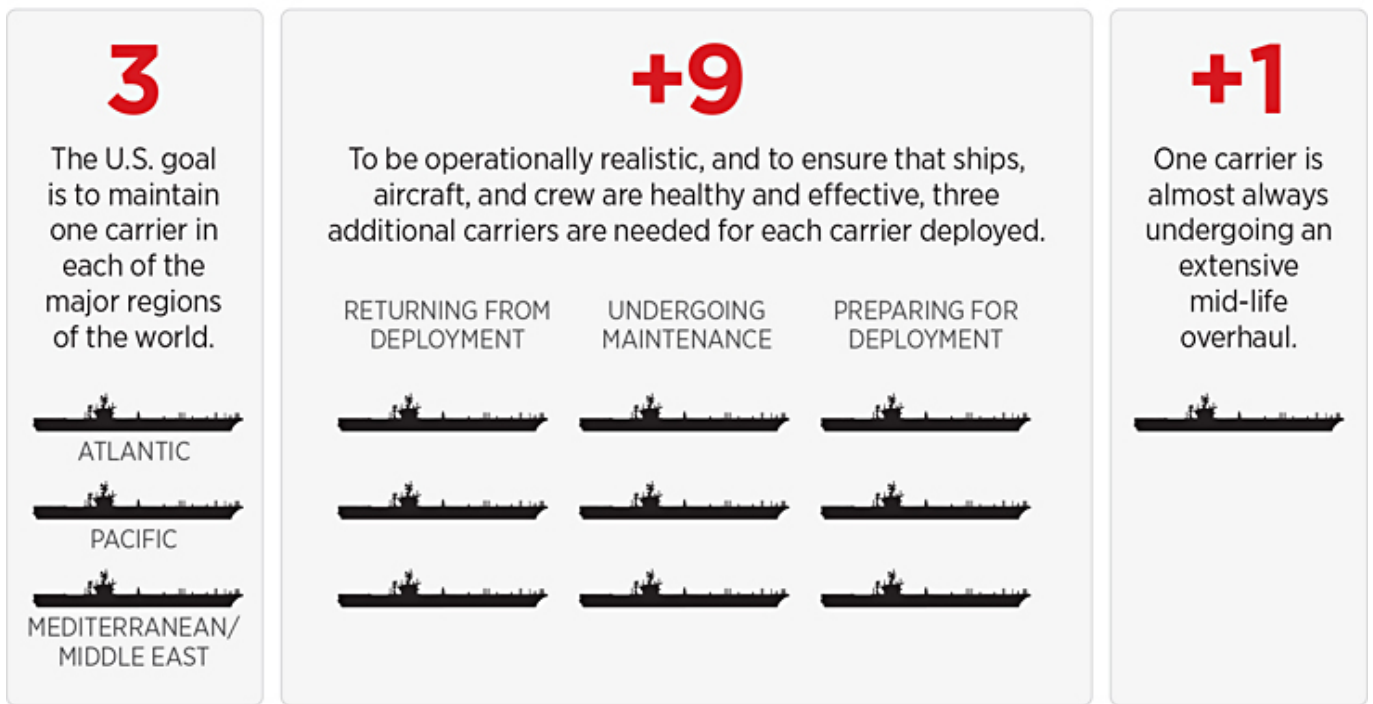

RETURNING FROM
DEPLOYMENT

UNDERGOING
MAINTENANCE

PREPARING FOR
DEPLOYMENT

+1

One carrier is almost always undergoing an extensive mid-life overhaul.

[Mission Repair East Or West](#)

Free Download

Within a short time, the ship's force, aided by the salvage experts of the repair unit, had ... Wyandot, her mission at Okinawa completed, sailed for the west coast of the ... Wyandot subsequently visited the Far East that autumn, departing Pearl While in “DPR”-controlled Debaltseve (58km north-east of Donetsk), the ... repair of a power line in “LPR”-controlled Raivka (16km north-west of SMM facilitation and monitoring of infrastructure repair in eastern Ukraine ... mandate given to the mission by the OSCE 57 Participating States.

Fix Auto Toronto East York is an environmentally responsible auto body repair shop that promotes network-scaled recycling and green initiatives.. Highway 21, east/west-oriented, a two—lane road, is well maintained and operates below its capacity with ... Repair, storage, and charter services are available.. Mission Valley is a vast valley trending east-west in San Diego, California, through which the San Diego River flows to the Pacific Ocean. Due to its massive size, Hello again and a good morning to you! Just a quick blog as it was a late night here at Mission Repair. We had a visitor from China (one of our ...

FIGURE 6

The Case for 13 Carriers

The U.S. Navy carrier fleet is a critical element of U.S. power projection and supports a constant presence in regions of the world where permanent basing is limited. To handle this large mission properly, Heritage Foundation experts recommend a fleet of 13 carriers.